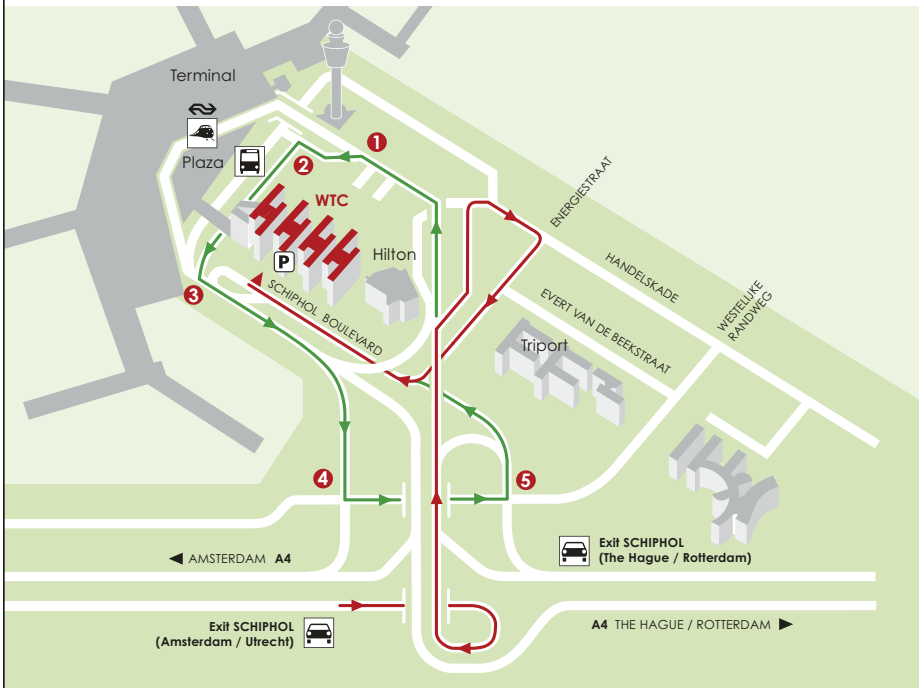

## From The Hague/Rotterdam

- Take the Schiphol exit on the A4
- Take the first exit on the right and follow the signs marked 'Vracht/Cargo' **7**
- Drive through the first set of traffic lights towards Schiphol Boulevard **8**
- Parking is available in the WTC car park

5 min.

- From the covered walkway: take the escalator from Schiphol Plaza up to the walkway and follow the signs marked WTC Schiphol Airport, or
- From outside: exit Schiphol Plaza. Cross over at the bus station towards the Sheraton Hotel. Keep walking along Schiphol Boulevard. The entrance to WTC Schiphol Airport is located next to the hotel.

# Missed your exit?

- Drive in leftmost lane to take the first off-ramp exit (**past the P1 car park entrances**) on your left **1**
- Continue on this road and follow the bend in the road to the left **2**. You will pass the entrances to Schiphol Plaza, the railway station and the bus station
- Drive past the Sheraton Hotel and stay in the rightmost lane **3** (Do not take the ramp up or follow the signs marked 'Terug naar Schiphol/Return to Schiphol')
- Continue on this road then turn left at the first set of traffic lights **4**. Turn left at the second set of traffic lights **5**
- Drive straight through to WTC Schiphol Airport
- Parking is available in the WTC car park

If you missed your exit after following the instructions above and you are driving past the Departure Halls: **6**

- Stay in the leftmost lane **7**
- Take the first exit where the road bends to the left and head downwards (to the same level as the Hilton hotel) **8**
- At the bottom of the off-ramp, take the first right **9**
- Turn right at the next junction **10**
- Drive straight and then turn right at the first set of traffic lights **11**
- Keep driving and follow the bend in the road to the right **12**
- Parking is available in the WTC car park