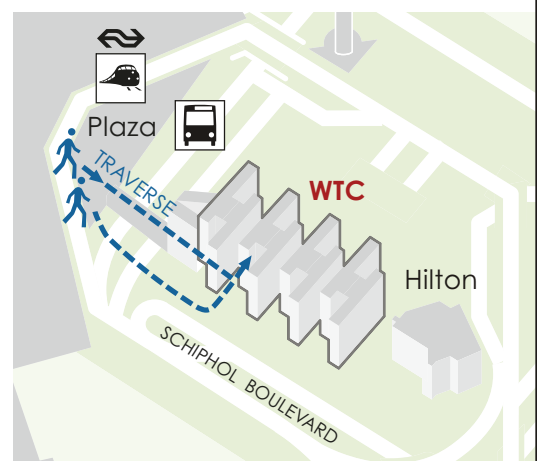

## From Amsterdam/Utrecht

- Take the Amsterdam Airport Schiphol exit on the A4 **1**
- Follow the signs marked 'Vracht/Cargo' **2**
- Follow the signs marked 'Vracht/kantoren/WTC/Hilton/Sheraton' and take the off-ramp exit on the right **3**
- At the end of the ramp, take the first right **4**
- Turn right at the first set of traffic lights **5**
- Continue along this road and follow the bend in the road to the right **6**
- Parking is available in the WTC car park

## From The Hague/Rotterdam

- Take the Schiphol exit on the A4
- Take the first exit on the right and follow the signs marked 'Vracht/Cargo' **7**
- Drive through the first set of traffic lights towards Schiphol Boulevard **8**
- Parking is available in the WTC car park

5 min.

- From the covered walkway: take the escalator from Schiphol Plaza up to the walkway and follow the signs marked WTC Schiphol Airport, or
- From outside: exit Schiphol Plaza. Cross over at the bus station towards the Sheraton Hotel. Keep walking along Schiphol Boulevard. The entrance to WTC Schiphol Airport is located next to the hotel.

# Missed your exit?

- Drive in leftmost lane to take the first off-ramp exit (**past the P1 car park entrances**) on your left **1**
- Continue on this road and follow the bend in the road to the left **2**. You will pass the entrances to Schiphol Plaza, the railway station and the bus station
- Drive past the Sheraton Hotel and stay in the rightmost lane **3** (Do not take the ramp up or follow the signs marked 'Terug naar Schiphol/Return to Schiphol')
- Continue on this road then turn left at the first set of traffic lights **4**. Turn left at the second set of traffic lights **5**
- Drive straight through to WTC Schiphol Airport
- Parking is available in the WTC car park