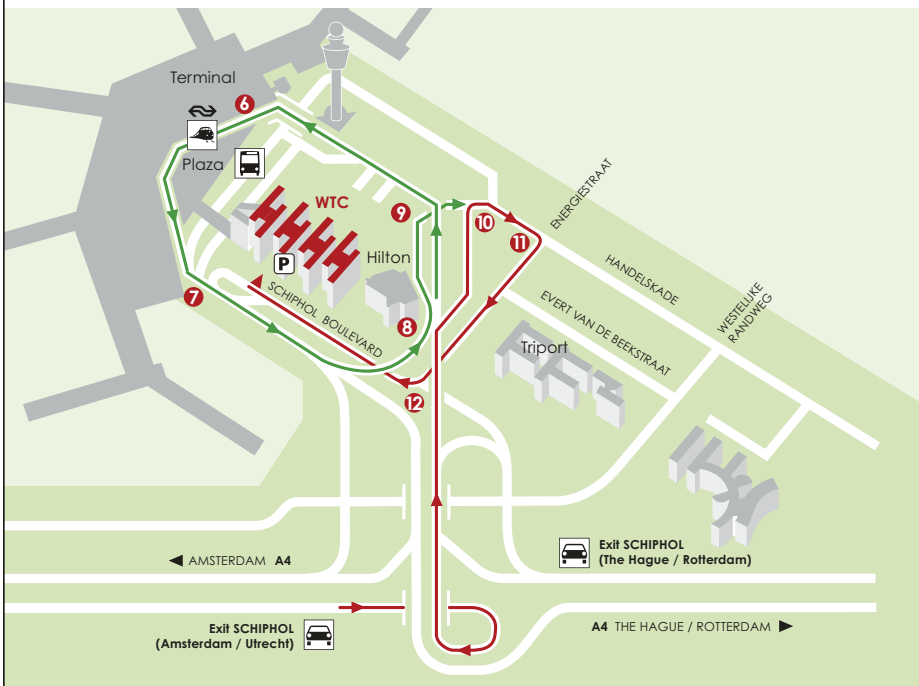

5 min.

- From the covered walkway: take the escalator from Schiphol Plaza up to the walkway and follow the signs marked WTC Schiphol Airport, or
- From outside: exit Schiphol Plaza. Cross over at the bus station towards the Sheraton Hotel. Keep walking along Schiphol Boulevard. The entrance to WTC Schiphol Airport is located next to the hotel.

# Missed your exit?

- Drive in leftmost lane to take the first off-ramp exit (**past the P1 car park entrances**) on your left **1**
- Continue on this road and follow the bend in the road to the left **2**. You will pass the entrances to Schiphol Plaza, the railway station and the bus station
- Drive past the Sheraton Hotel and stay in the rightmost lane **3** (Do not take the ramp up or follow the signs marked 'Terug naar Schiphol/Return to Schiphol')
- Continue on this road then turn left at the first set of traffic lights **4**. Turn left at the second set of traffic lights **5**
- Drive straight through to WTC Schiphol Airport
- Parking is available in the WTC car park

If you missed your exit after following the instructions above and you are driving past the Departure Halls: **6**

- Stay in the leftmost lane **7**
- Take the first exit where the road bends to the left and head downwards (to the same level as the Hilton hotel) **8**
- At the bottom of the off-ramp, take the first right **9**
- Turn right at the next junction **10**
- Drive straight and then turn right at the first set of traffic lights **11**
- Keep driving and follow the bend in the road to the right **12**
- Parking is available in the WTC car park